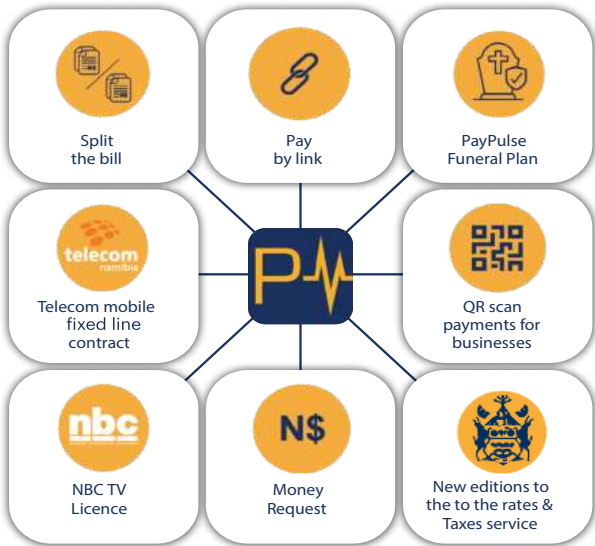

PAYPULSE

2025

Pricing
Guide

PAYPULSE FEES - WALLET TRANSACTIONS

	2024	2025
BoxOffice	N\$2.50	N\$2.60
DStv	N\$2.50	N\$2.60
Gotv	N\$2.50	N\$2.60
MTC Invoice	N\$2.50	N\$2.60
NamWater	N\$2.50	N\$2.60
Nimble	N\$2.50	N\$2.60
Olusheno	N\$2.50	N\$2.60
Liberty	N\$2.50	N\$2.60
BIPA	N\$2.50	N\$2.60
Rates & Taxes	N\$2.50	N\$2.60
Telecom Fixed Line	N\$2.50	N\$2.60
tnMobile Postpaid	N\$2.50	N\$2.50
Fuel Payment	N\$3.50	N\$3.65
Prepaid Airtime	N\$2.50	N\$2.60
PrePaid Electricity & Water	Free	Free
MTC Data	N\$2.50	N\$2.60
MTC Aweh Packages	N\$2.50	N\$2.60
Parking Payment	Free	Free
Merchant Payment	Free	Free
Send Money	Free	Free
Bluevoucher	See chart below	See chart below
WiCode Cash out	See chart below	See chart below
Business send money	N\$2.88	N\$5.75
Reversal Fee	N\$25.00	N\$25.00

PAYPULSE FEES - CARD TRANSACTIONS

	2024	2025
BoxOffice	N\$5.00	N\$5.20
DStv	N\$5.00	N\$5.20
Gotv	N\$5.00	N\$5.20
MTC Invoice	N\$5.00	N\$5.20
NamWater	N\$5.00	N\$5.20
Nimble	N\$5.00	N\$5.20
Olusheno	N\$5.00	N\$5.20
Liberty	N\$5.00	N\$5.20
Bipa	N\$5.00	N\$5.20
Rates & Taxes	N\$5.00	N\$5.20
Telecom Fixed Line	N\$5.00	N\$5.20
tnMobile Postpaid	N\$5.00	N\$5.20
Fuel Payment	N\$3.50	N\$3.60
Prepaid Airtime	N\$2.50	N\$2.60
PrePaid Electricity & Water	Free	Free
MTC Data	N\$2.50	N\$2.60
MTC Aweh Packages	N\$2.50	N\$2.60
Parking Payment	Free	Free
Merchant Payment	Free	Free
Top Up Wallet	Free	Free
Send Money	Free	Free
Send Voucher	See chart below	See chart below
WiCode Cash out	See chart below	See chart below

BlueVoucher & WiCode Cash Out (Old bracket)

	2024
N\$0.00 - N\$500.00	N\$12.50
N\$500.00 - N\$1,000.00	N\$24.00
N\$1,000.00 - N\$2,000.00	N\$30.00
N\$2,000.00 - N\$4,000.00	N\$34.50
N\$4,000.00 - N\$5,000.00	N\$42.00

BlueVoucher & WiCode Cash Out (New bracket)

	2025
N\$0.00 - N\$500.00	N\$12.50
N\$501.00 - N\$2,000.00	N\$18.00
N\$2,001.00 - N\$4,000.00	N\$34.50
N\$4,001.00 - N\$5,000.00	N\$42.00

Download PayPulse today or Dial *140*6626# to use PayPulse on any device.