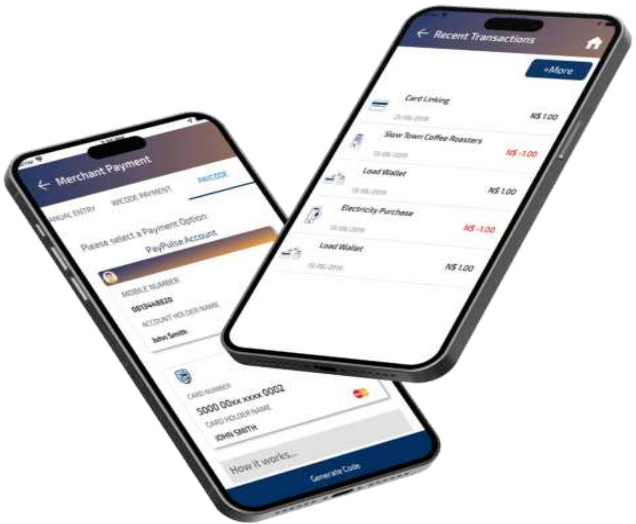

PAYPULSE

2025

Pricing
Guide

PAYPULSE FEES - WALLET TRANSACTIONS

	2024	2025
BoxOffice	N\$2.50	N\$2.60
DStv	N\$2.50	N\$2.60
Gotv	N\$2.50	N\$2.60
MTC Invoice	N\$2.50	N\$2.60
NamWater	N\$2.50	N\$2.60
Nimble	N\$2.50	N\$2.60
Olusheno	N\$2.50	N\$2.60
Liberty	N\$2.50	N\$2.60
BIPA	N\$2.50	N\$2.60
Rates & Taxes	N\$2.50	N\$2.60
Telecom Fixed Line	N\$2.50	N\$2.60
tnMobile Postpaid	N\$2.50	N\$2.50
Fuel Payment	N\$3.50	N\$3.65
Prepaid Airtime	N\$2.50	N\$2.60
PrePaid Electricity & Water	Free	Free
MTC Data	N\$2.50	N\$2.60
MTC Aweh Packages	N\$2.50	N\$2.60
Parking Payment	Free	Free
Merchant Payment	Free	Free
Send Money	Free	Free
Bluevoucher	See chart below	See chart below
WiCode Cash out	See chart below	See chart below
Business send money	N\$2.88	N\$5.75
Reversal Fee	N\$25.00	N\$25.00

PAYPULSE FEES - CARD TRANSACTIONS

	2024	2025
BoxOffice	N\$5.00	N\$5.20
DStv	N\$5.00	N\$5.20
Gotv	N\$5.00	N\$5.20
MTC Invoice	N\$5.00	N\$5.20
NamWater	N\$5.00	N\$5.20
Nimble	N\$5.00	N\$5.20
Olusheno	N\$5.00	N\$5.20
Liberty	N\$5.00	N\$5.20
Bipa	N\$5.00	N\$5.20
Rates & Taxes	N\$5.00	N\$5.20
Telecom Fixed Line	N\$5.00	N\$5.20
tnMobile Postpaid	N\$5.00	N\$5.20
Fuel Payment	N\$3.50	N\$3.60
Prepaid Airtime	N\$2.50	N\$2.60
PrePaid Electricity & Water	Free	Free
MTC Data	N\$2.50	N\$2.60
MTC Aweh Packages	N\$2.50	N\$2.60
Parking Payment	Free	Free
Merchant Payment	Free	Free
Top Up Wallet	Free	Free
Send Money	Free	Free
Send Voucher	See chart below	See chart below
WiCode Cash out	See chart below	See chart below

BlueVoucher & WiCode Cash Out (Old bracket)

	2024
N\$0.00 - N\$500.00	N\$12.50
N\$500.00 - N\$1,000.00	N\$24.00
N\$1,000.00 - N\$2,000.00	N\$30.00
N\$2,000.00 - N\$4,000.00	N\$34.50
N\$4,000.00 - N\$5,000.00	N\$42.00

BlueVoucher & WiCode Cash Out (New bracket)

	2025
N\$0.00 - N\$500.00	N\$12.50
N\$501.00 - N\$2,000.00	N\$18.00
N\$2,001.00 - N\$4,000.00	N\$34.50
N\$4,001.00 - N\$5,000.00	N\$42.00

Download PayPulse today or Dial *140*6626# to use PayPulse on any device.